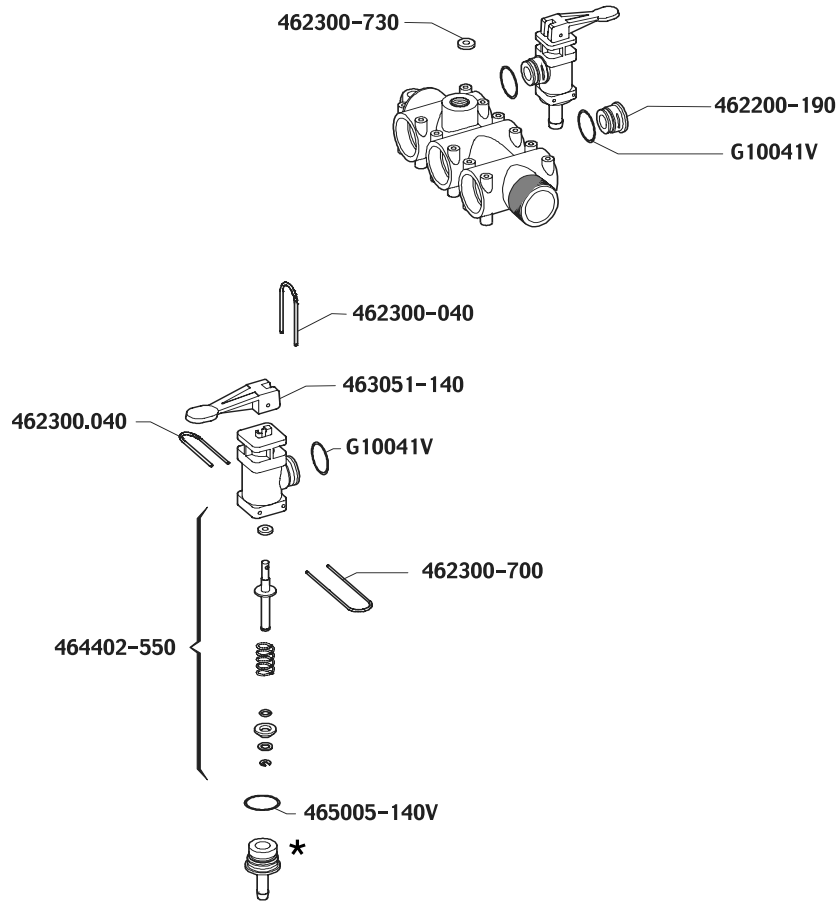

Parts Breakdown

VALVE UNITS

PART NUMBER 461030N

* Outlet ports with Viton O-Rings for Economical Boom Section Valves

Part Number	Hose Barb	FNPT
463001-110	3/8"	-
463001-113	1/2"	-
463001-119	3/4"	-
463001-275N	-	3/4"

Parts Breakdown

VALVE UNITS

PART NUMBER 461021N - 461031N

* Outlet ports with Viton O-Rings for Economical Boom Section Valves

Part Number	Hose Barb	FNPT
463001-110	3/8"	-
463001-113	1/2"	-
463001-119	3/4"	-
463001-275N	-	3/4"

Parts Breakdown

PRESSURE REGULATING CONTROL VALVE

PART NUMBER 463080N