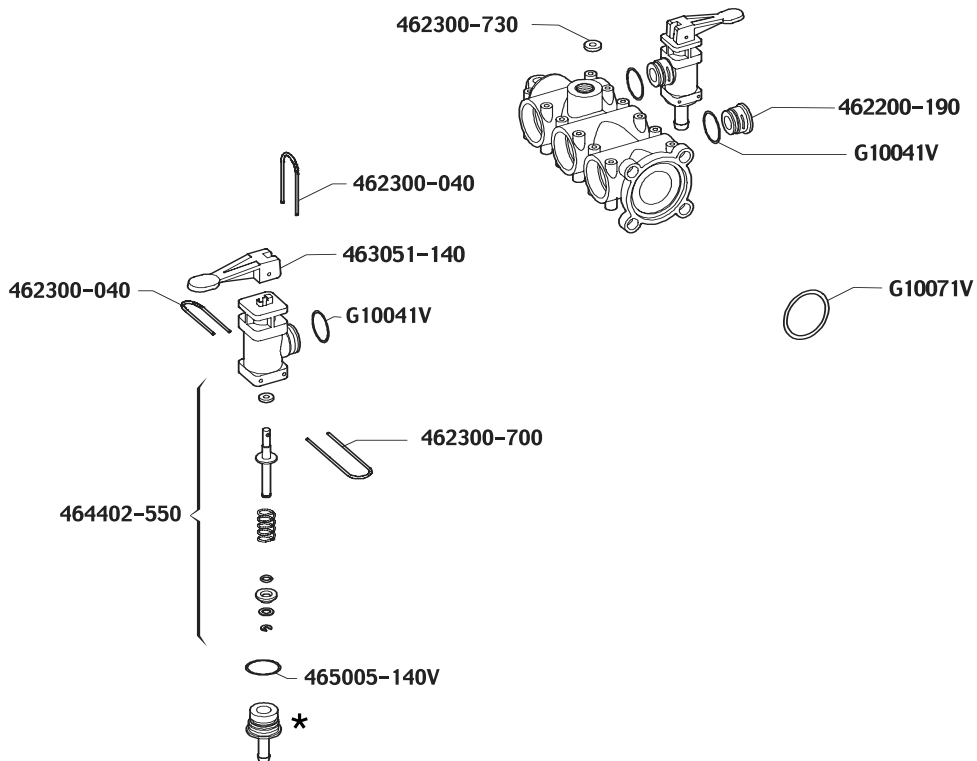

Parts Breakdown

VALVE UNITS

PART NUMBER 461030N

* Outlet ports with Viton O-Rings for Economical Boom Section Valves

Part Number	Hose Barb	FNPT
463001-110	3/8"	-
463001-113	1/2"	-
463001-119	3/4"	-
463001-275N	-	3/4"

Parts Breakdown

VALVE UNITS

PART NUMBER 461021N - 461031N

* Outlet ports with Viton O-Rings for Economical Boom Section Valves

Part Number	Hose Barb	FNPT
463001-110	3/8"	-
463001-113	1/2"	-
463001-119	3/4"	-
463001-275N	-	3/4"

Parts Breakdown

PRESSURE REGULATING CONTROL VALVE

PART NUMBER 463080N