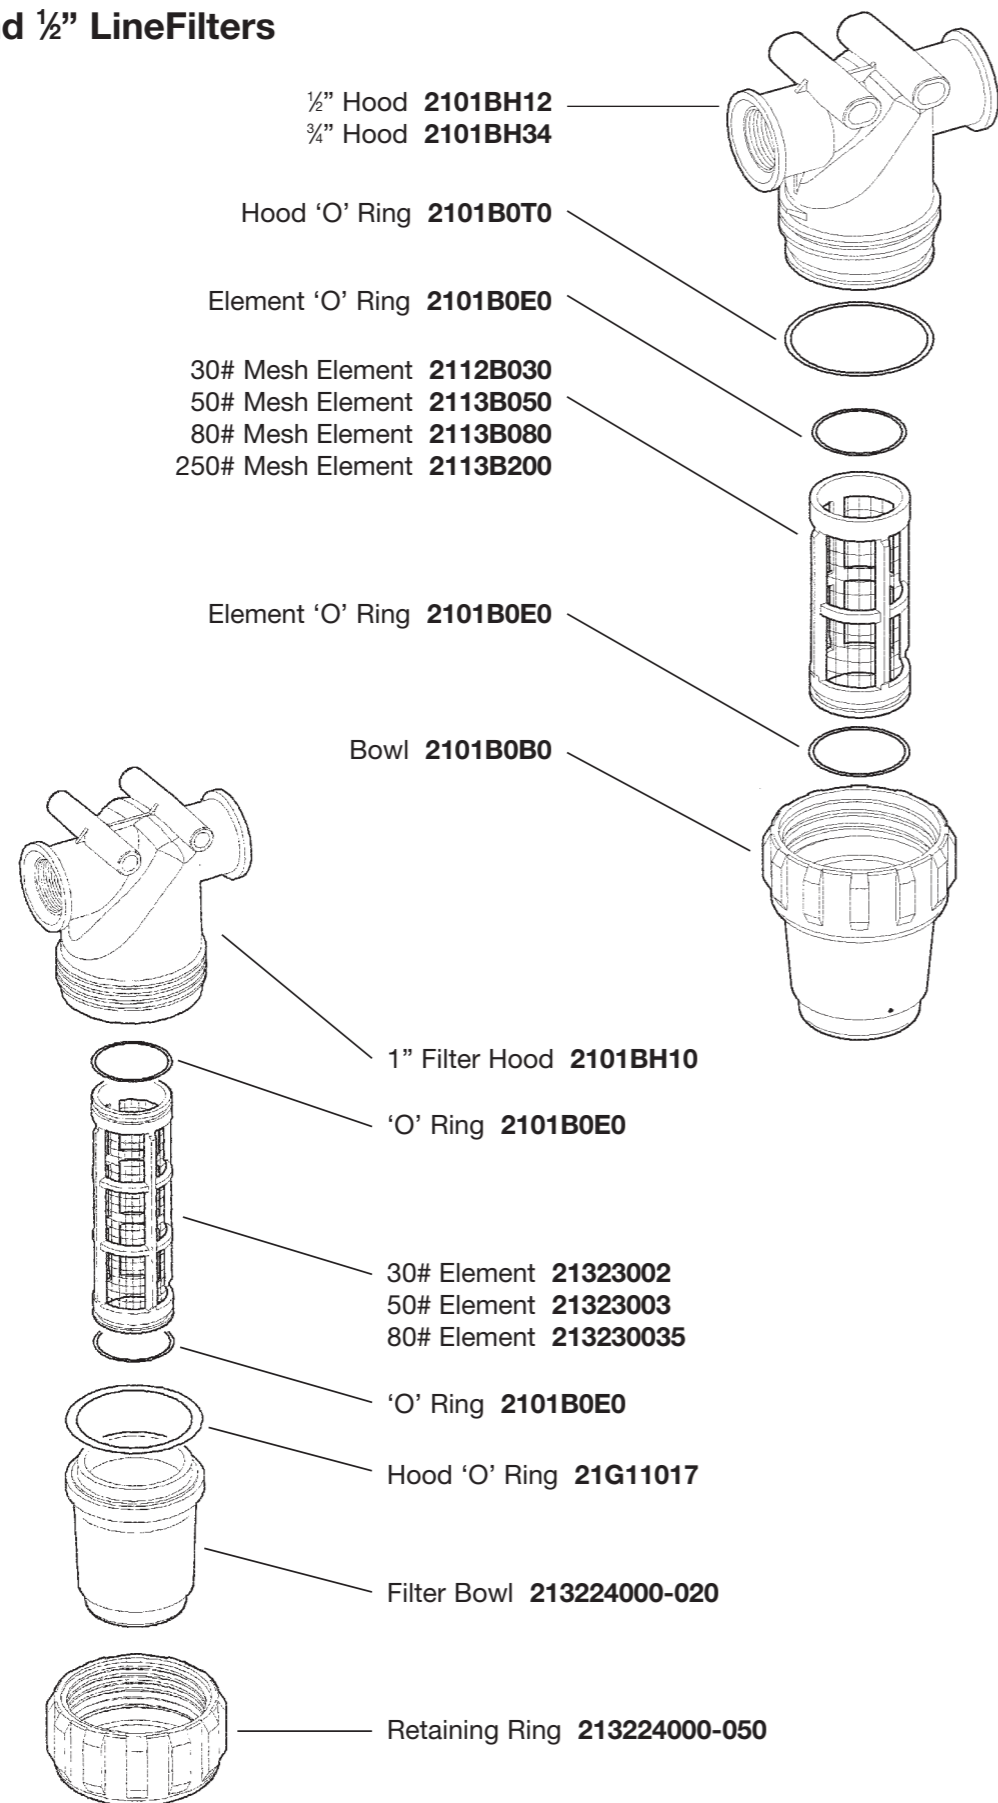

LineFilters Spare Parts

3/4" and 1/2" LineFilters

LineFilters Spare Parts

1 1/4" and 1 1/2" Standard and Flushing LineFilters

Foot and Suction Filters Spare Parts

Plastic Foot Filters 1 1/4" and 1 1/2" Versions

2" Version

Plastic filter
2" BSP (M) 0800A613
2" BSP (M) 0800A615

1 1/4" Suction Filters

1 1/2" Suction Filters Standard

Suction Filters Spare Parts

1 1/2" Suction Filters c/w Shut-Off Valve

3" Suction Filters

2" Suction Filters Short and Long Bowl

Long Bowl Filters offer larger filter screen area for excellent filtration with reduced blockage

2" Suction Filters c/w Shut-Off Valve Short and Long Bowl

LineFilters Spare Parts

1¼" and 1½" Self-Cleaning LineFilters