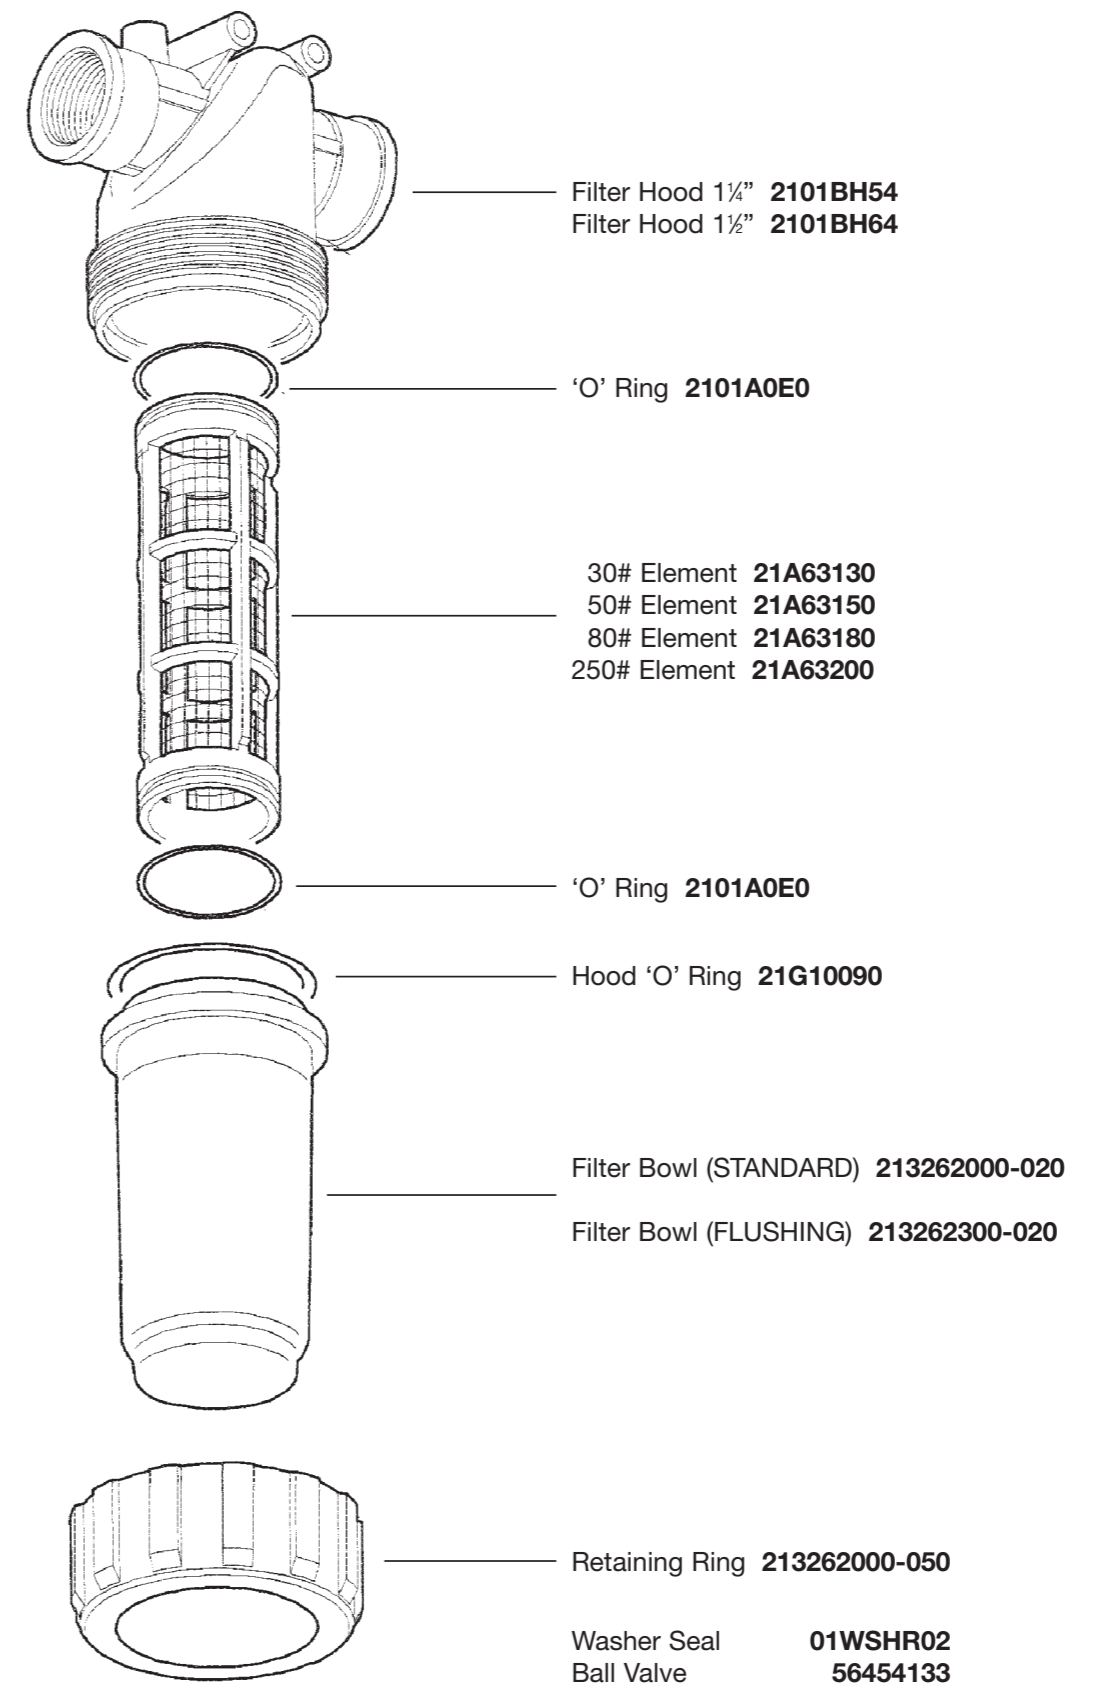

LineFilters Spare Parts

3/4" and 1/2" LineFilters

LineFilters Spare Parts

1 1/4" and 1 1/2" Standard and Flushing LineFilters

Foot and Suction Filters Spare Parts

Plastic Foot Filters 1 1/4" and 1 1/2" Versions

2" Version

Plastic filter
2" BSP (M) 0800A613
2" BSP (M) 0800A615

1 1/4" Suction Filters

1 1/2" Suction Filters Standard

Suction Filters Spare Parts

1 1/2" Suction Filters c/w Shut-Off Valve

3" Suction Filters

1¼" and 1½" Self-Cleaning LineFilters