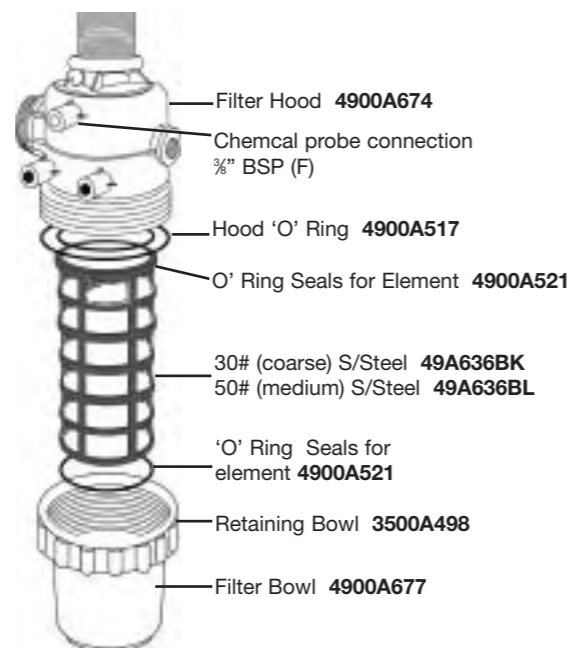

2" Version

Plastic filter
2" BSP (M) 0800A613
2" BSP (M) 0800A615

1 1/4" Suction Filters

1 1/2" Suction Filters Standard

Suction Filters Spare Parts

1 1/2" Suction Filters c/w Shut-Off Valve

3" Suction Filters

2" Suction Filters Short and Long Bowl

Long Bowl Filters offer larger filter screen area for excellent filtration with reduced blockage

2" Suction Filters c/w Shut-Off Valve Short and Long Bowl

LineFilters Spare Parts

1¼" and 1½" Self-Cleaning LineFilters