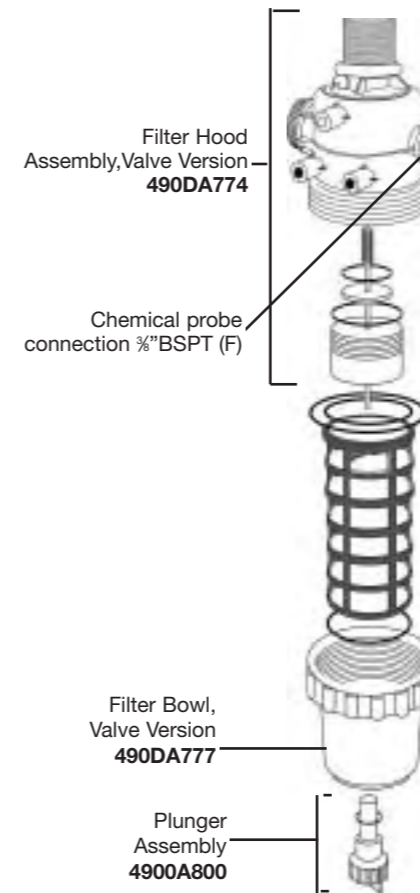

LineFilters Spare Parts

3/4" and 1/2" LineFilters

LineFilters Spare Parts

1 1/4" and 1 1/2" Standard and Flushing LineFilters

Foot and Suction Filters Spare Parts

Plastic Foot Filters 1 1/4" and 1 1/2" Versions

2" Version

Plastic filter
2" BSP (M) 0800A613
2" BSP (M) 0800A615

1 1/4" Suction Filters

1 1/2" Suction Filters Standard

Suction Filters Spare Parts

1 1/2" Suction Filters c/w Shut-Off Valve

3" Suction Filters

2" Suction Filters Short and Long Bowl

Long Bowl Filters offer larger filter screen area for excellent filtration with reduced blockage

2" Suction Filters c/w Shut-Off Valve Short and Long Bowl

LineFilters Spare Parts

1¼" and 1½" Self-Cleaning LineFilters