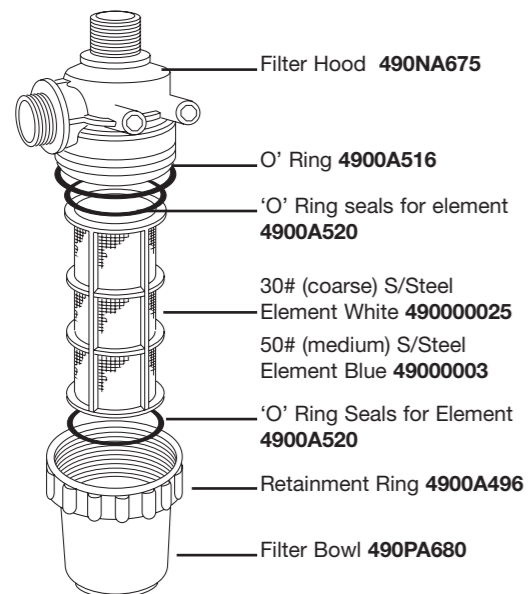

LineFilters Spare Parts

3/4" and 1/2" LineFilters

LineFilters Spare Parts

1 1/4" and 1 1/2" Standard and Flushing LineFilters

Foot and Suction Filters Spare Parts

Plastic Foot Filters 1 1/4" and 1 1/2" Versions

2" Version

Plastic filter
2" BSP (M) 0800A613
2" BSP (M) 0800A615

1 1/4" Suction Filters

1 1/2" Suction Filters Standard

Suction Filters Spare Parts

1 1/2" Suction Filters c/w Shut-Off Valve

3" Suction Filters

2" Suction Filters Short and Long Bowl

Long Bowl Filters offer larger filter screen area for excellent filtration with reduced blockage

2" Suction Filters c/w Shut-Off Valve Short and Long Bowl

LineFilters Spare Parts

1¼" and 1½" Self-Cleaning LineFilters