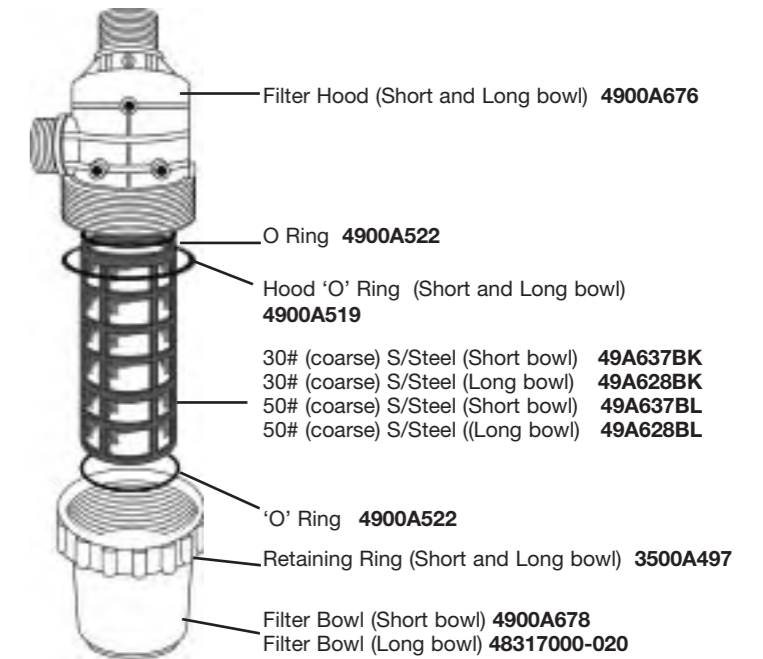

2" Version

Plastic filter
2" BSP (M) 0800A613
2" BSP (M) 0800A615

1 1/4" Suction Filters

1 1/2" Suction Filters Standard

Suction Filters Spare Parts

1 1/2" Suction Filters c/w Shut-Off Valve

3" Suction Filters

2" Suction Filters Short and Long Bowl

Long Bowl Filters offer larger filter screen area for excellent filtration with reduced blockage

2" Suction Filters c/w Shut-Off Valve Short and Long Bowl

LineFilters Spare Parts

1¼" and 1½" Self-Cleaning LineFilters