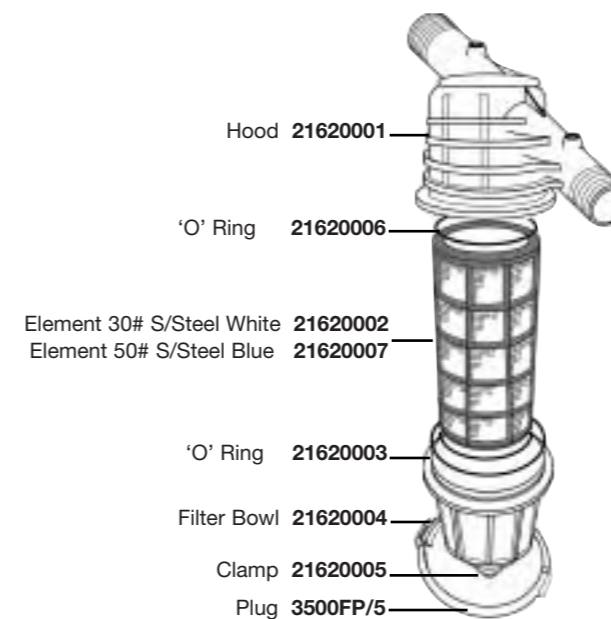

2" Version

Plastic filter
2" BSP (M) 0800A613
2" BSP (M) 0800A615

1 1/4" Suction Filters

1 1/2" Suction Filters Standard

Suction Filters Spare Parts

1 1/2" Suction Filters c/w Shut-Off Valve

3" Suction Filters

2" Suction Filters Short and Long Bowl

Long Bowl Filters offer larger filter screen area for excellent filtration with reduced blockage

2" Suction Filters c/w Shut-Off Valve Short and Long Bowl

LineFilters Spare Parts

1¼" and 1½" Self-Cleaning LineFilters