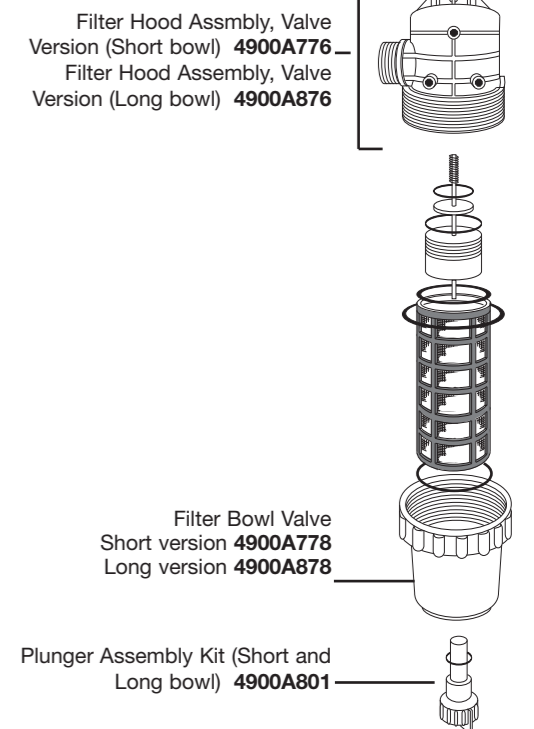

2" Version

Plastic filter
2" BSP (M) 0800A613
2" BSP (M) 0800A615

1 1/4" Suction Filters

1 1/2" Suction Filters Standard

Suction Filters Spare Parts

1 1/2" Suction Filters c/w Shut-Off Valve

3" Suction Filters

2" Suction Filters Short and Long Bowl

Long Bowl Filters offer larger filter screen area for excellent filtration with reduced blockage

2" Suction Filters c/w Shut-Off Valve Short and Long Bowl

LineFilters Spare Parts

1¼" and 1½" Self-Cleaning LineFilters